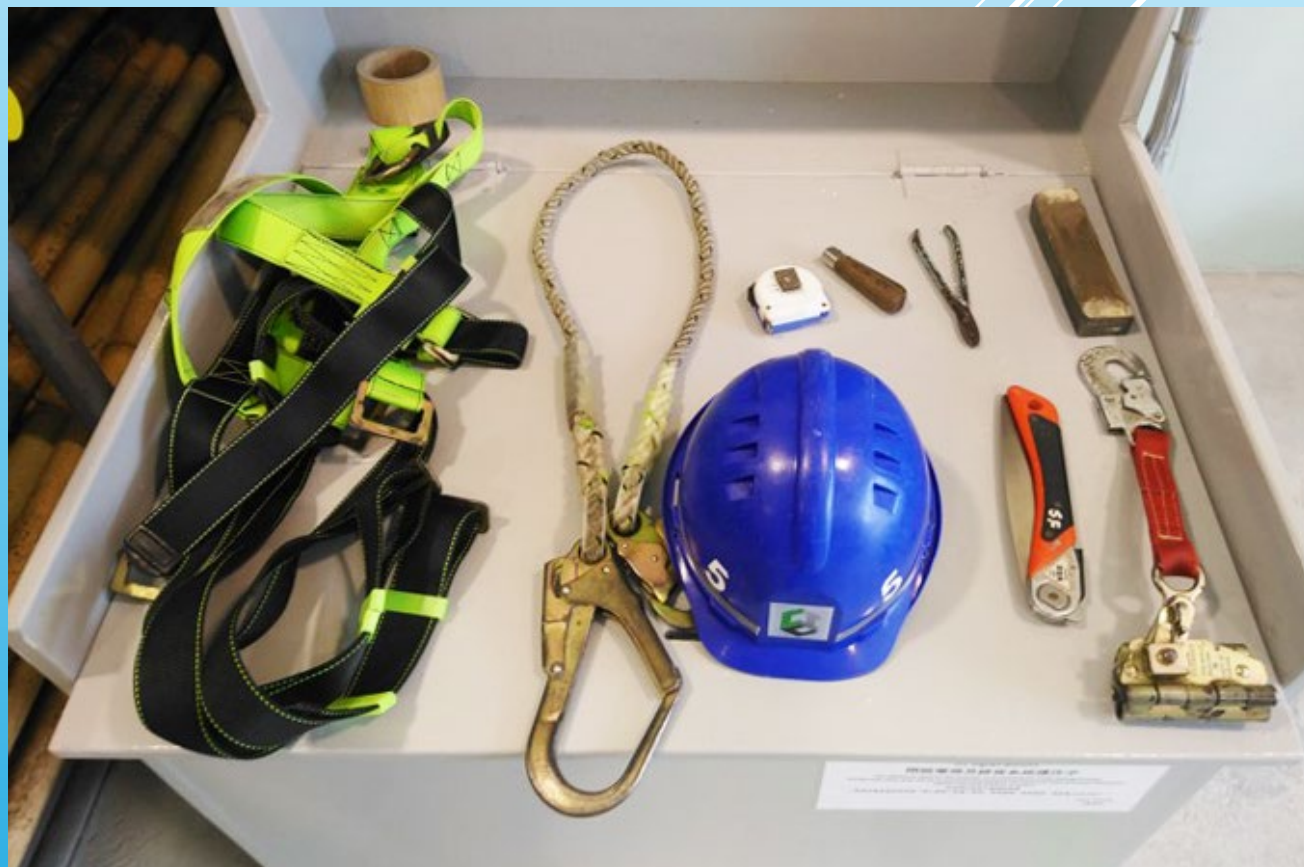

2. 主要工具及物料 Major Tools & Materials