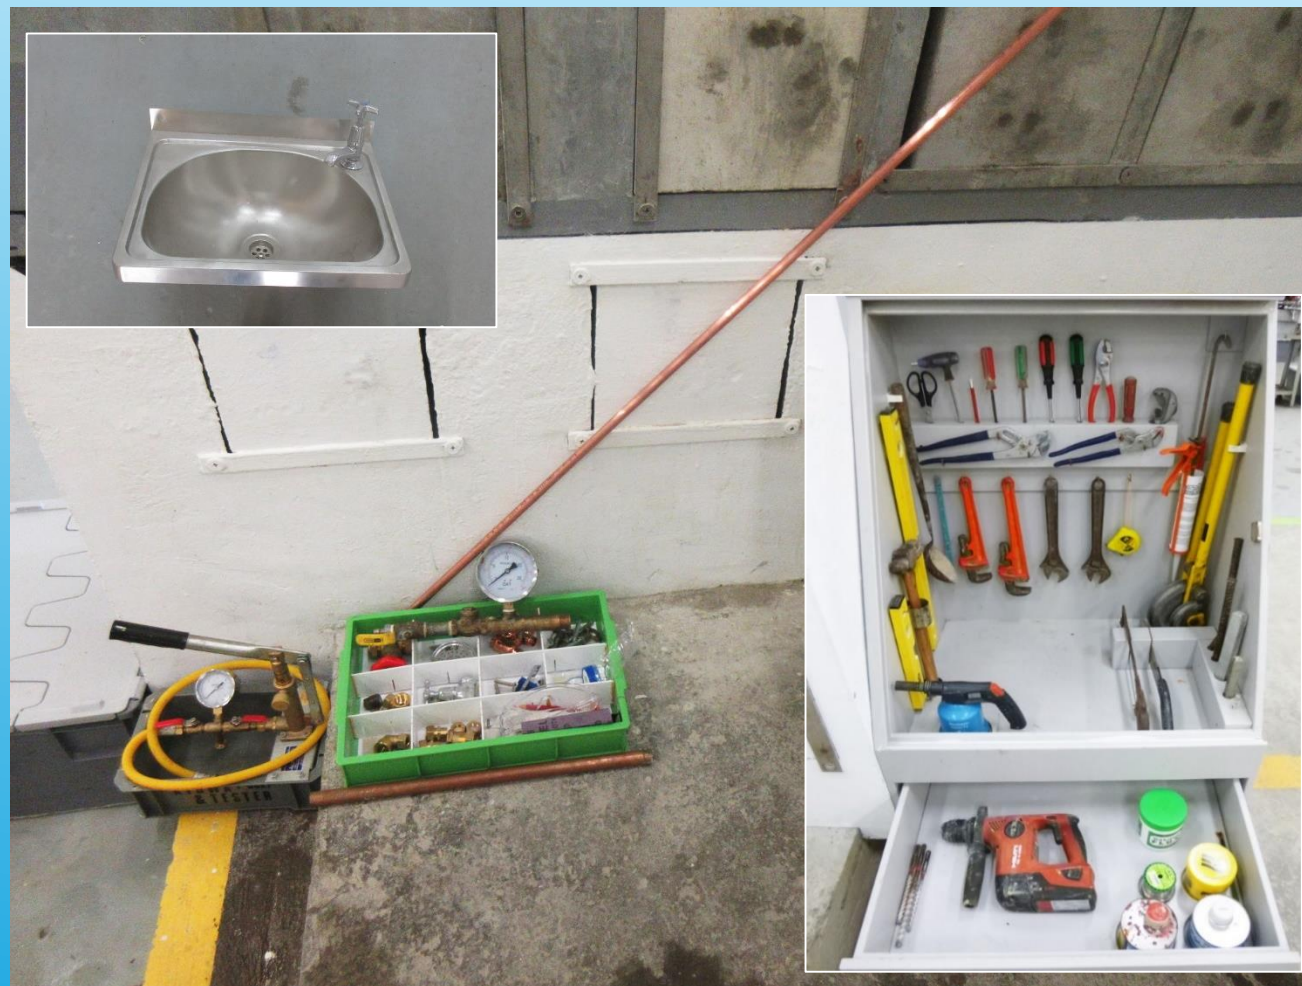

工藝測試參考圖片集

Reference Photos for Trade Tests

本工藝測試參考圖片集旨在透過相片讓考生更了解有關測試之實務試內容，助考生申請合適之測試工種及級別。

This reference photos series aims to improve the understanding of candidates about the practical test content of trade tests, and to facilitate the selection of appropriate trade test type and level well corresponding to the candidate's competence.

水喉工 (中工)
Plumber (Intermediate Trade Test)

1. 測試崗位
Work Stations

2. 主要工具及物料
Major Tools & Materials

3. 成品樣板
Mockup

1. 測試崗位 Work Stations

崗位設有獨立救生繩

2. 主要工具及物料 Major Tools & Materials

3. 成品樣板 Mockup