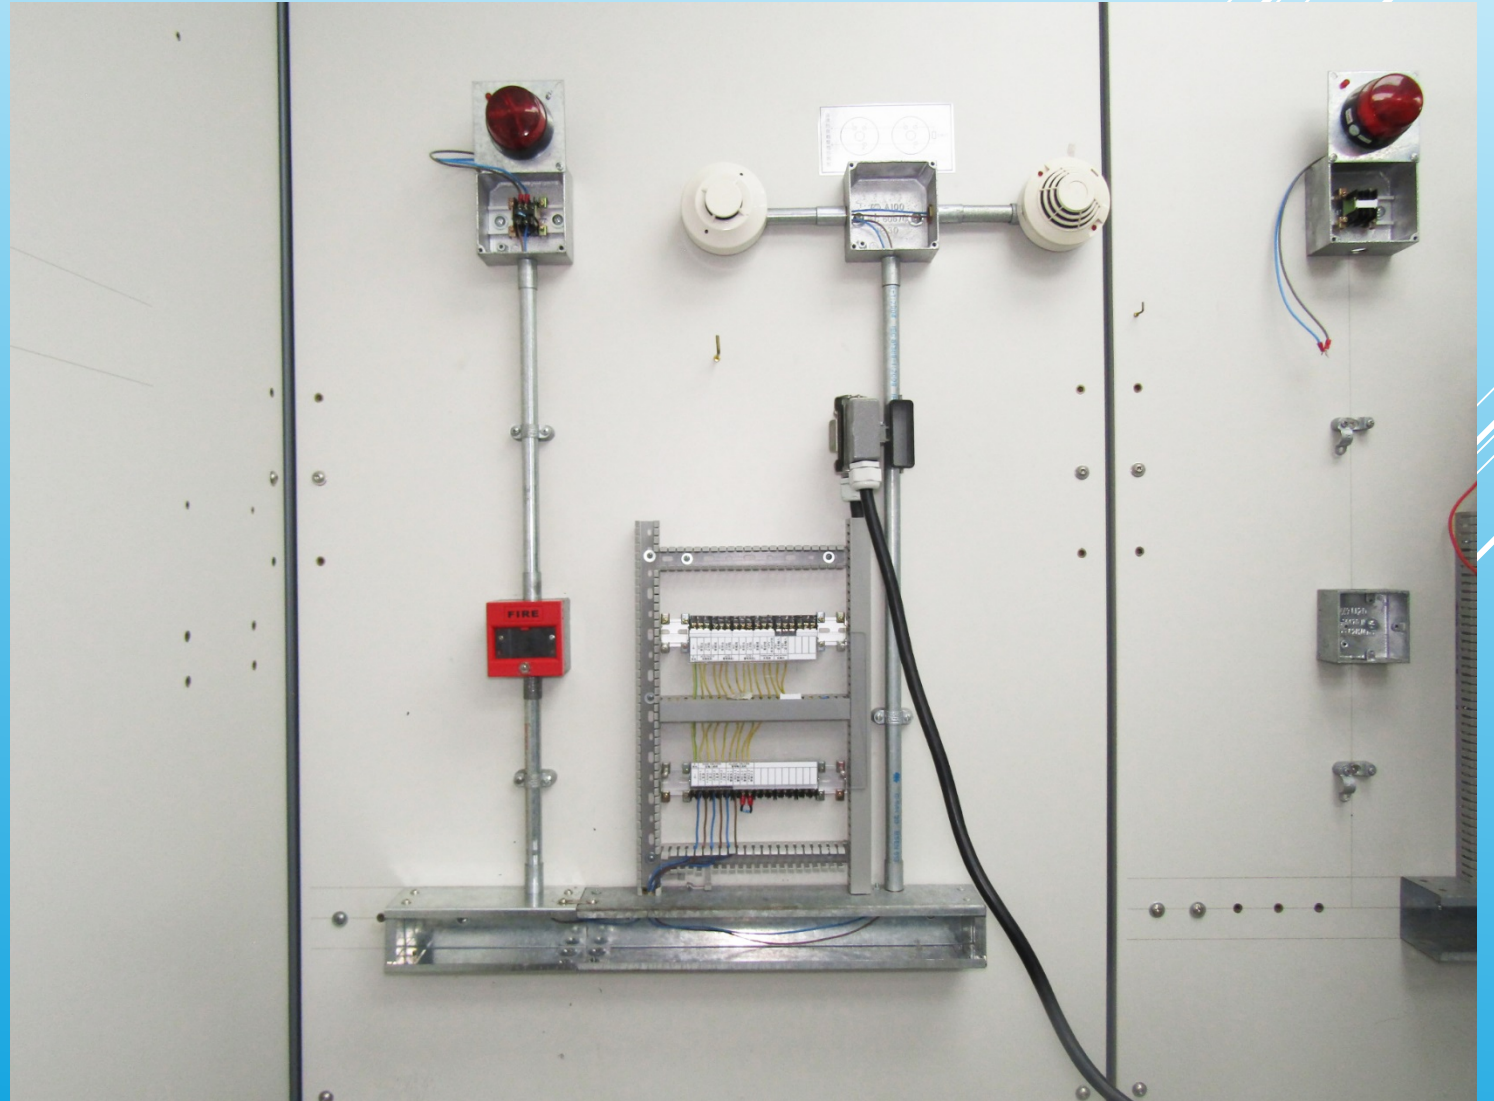

iii. 成品樣板
Mockup